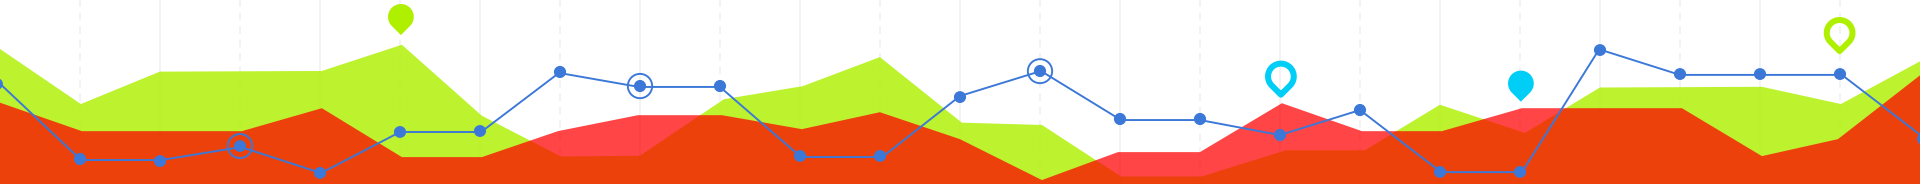

A decorative graphic consisting of a blue line with circular markers, a green area, a red area, and a yellow area, all set against a white background with vertical dashed lines.

**Peperomia Red Luna**

**Peperomia Variegated**

**Pilea Aluminum Plant**

**Pilea Bronze**

**Pilea Hellen**

**Zebrina Jew Purple**

**Zebrina Jew Red**